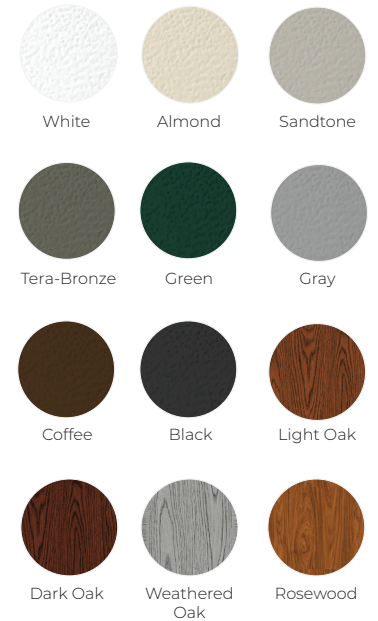

White	•	•	•	•
Almond	•	•	•	•
Sandtone	•	•	•	•
Tera-Bronze	•	•	•	•
Green	•	•	•	•
Gray	•	•	•	•
Coffee	•	•	•	•
Black	•	•	•	•
Light Oak	•	•	•	•
Dark Oak	•	•	•	•
Weathered Oak	•	•	•	•
Rosewood	•	•	•	•
Color Select™	•	•	•	•

*For full warranty details contact your Midland dealer

**ColorSelect™ uses Sherwin Williams Polane® Solar Reflective Polyurethane Enamel, providing a durable, heat-repelling coating.

WINDOWS

HARDWARE

COLORS

Color Select™

*Printed colors may not be accurate. Contact your local Midland dealer for exact color samples

GLASS

*Tempered only. All other glass is available in both tempered and untempered.